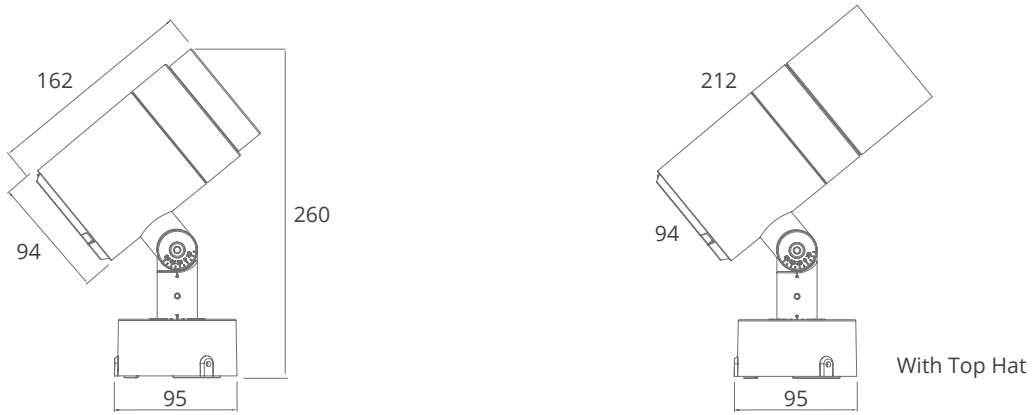

DIMENSIONS

Honey Comb(HC)

*all units are in mm

OPTIC SELECTION

15°

LED	Lumens	Watts	Efficasy
WHITE	1750.00	25.00	70.00

CenterBeamLux	Illuminance at Distance
13309.85 lx	0.8 m
3327.46 lx	1.7 m
1440.04 lx	2.5 m
810.57 lx	3.3 m
519.82 lx	4.2 m
360.12 lx	5.0 m

▪ Ver. Spread: 14.3°   ▪ Horiz. Spread: 13.7°

36°

LED	Lumens	Watts	Efficasy
WHITE	1 850.00	25.00	74.00

CenterBeamLux	Illuminance at Distance
4016.44 lx	0.8 m
1046.71 lx	1.7 m
452.76 lx	2.5 m
267.76 lx	3.3 m
158.22 lx	4.2 m
109.57 lx	5.0 m

▪ Ver. Spread: 35.4°   ▪ Horiz. Spread: 35.1°

3000K